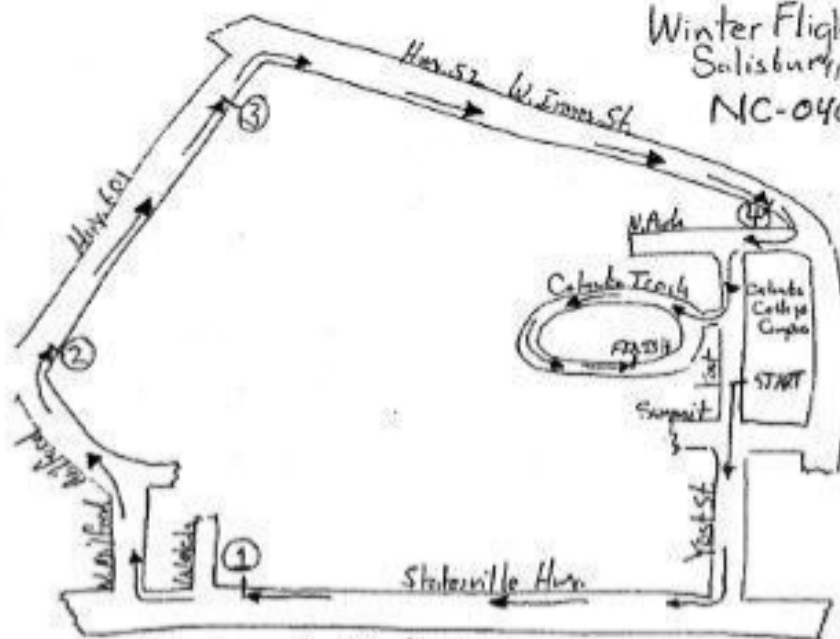

Winter Flight 8km
Salisbury, NC.
NC-04002-PH

Location of Key Points:

- START:** On Yost St. in front of Atrium PE Center Point is 120'11" South of a metal stormdrain cover in Street and 238' North of Summit.
- 1 MILE:** On Stateville Hwy. across from Millford Hills Baptist Church and beside Res. #1328. Point is 106' East of Welch St. and 25'6" West of a stormdrain.
- 2 MILE:** On Hwy 601 near Harold Isenberg Elan School, and across from Res. #2725. Point is 111'10" Southwest of a tree hydrant.
- 3 MILE:** On Hwy 601. Point is 555 Southwest of Hwy 52.

- 4 MILE:** On Hwy 52 (W. Finis St.) Point is in front of a vacant lot between Res. #2845 and #2865. Point is 9'10" South of Power Pole #A7.
- FINISH:** On Columbia College Track (Sturford Stadium) Point is located in front of Sections 101-102 of Grand Stand. Point is 13'10" East of a stormdrain on field and 52'8" West of the East end of Grand Stand.

Measured by: Amy White
1-4-04